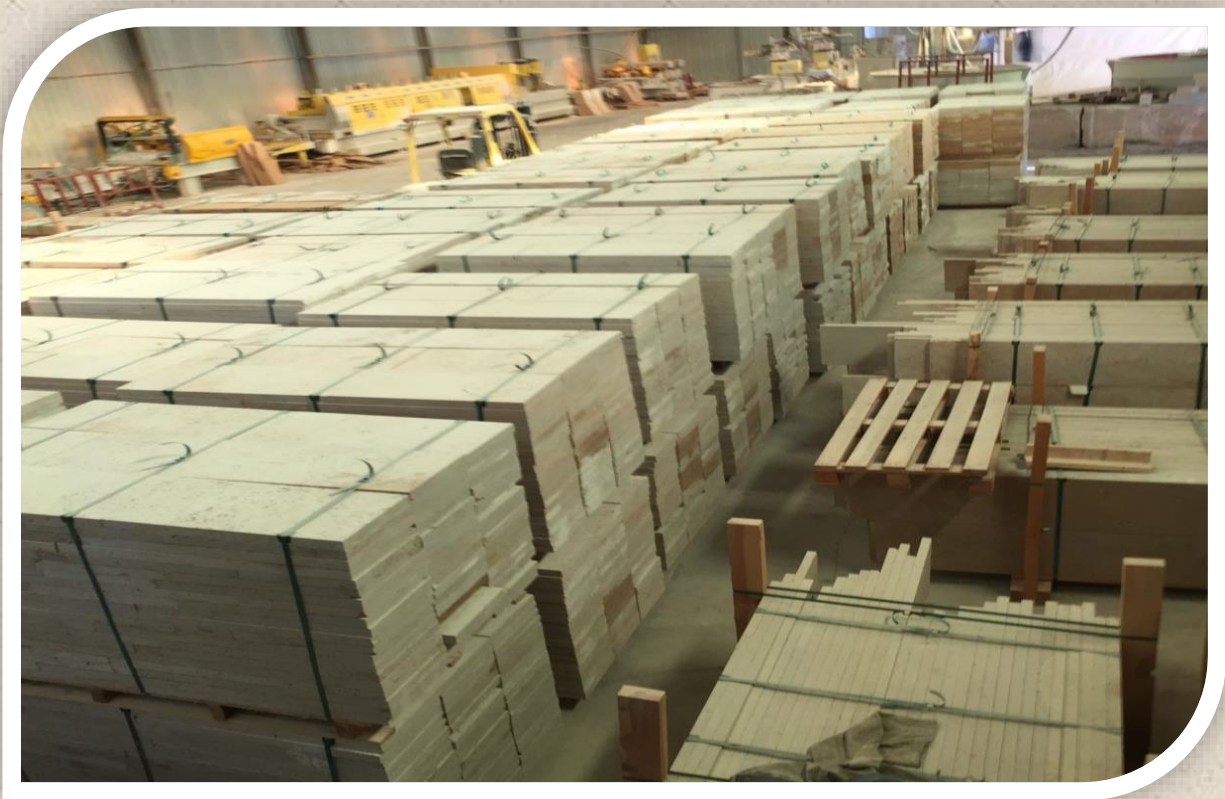

ANADOLU GRUP A.Ş.

TRAVERTINE

NATURAL STONE TRAVERTINE-PROCESSING FACTORY

ANADOLU GRUP PROJE A.Ş. Travertine Mine and Stone Processing Factory at the MUT Town in Mersin.

FILLED TRAVERTINE

AMERICAN CUT

ANADOLUGRUP