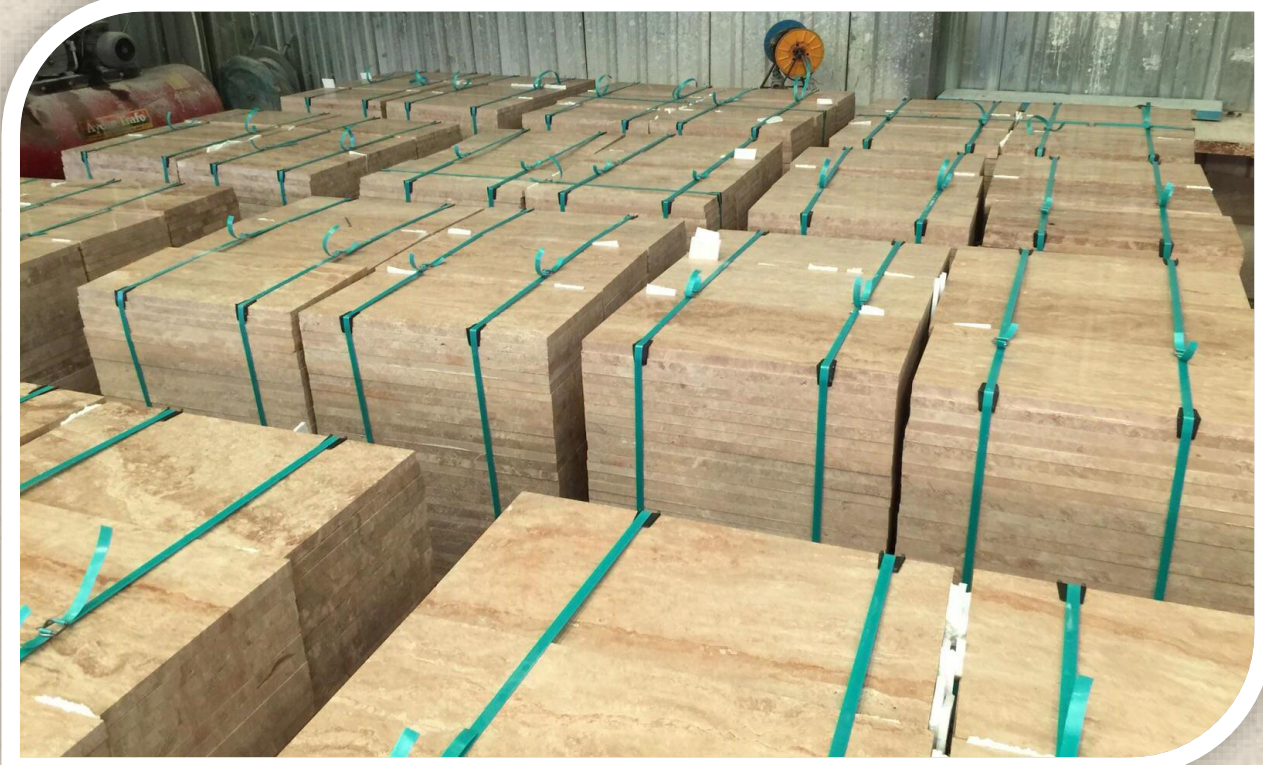

ANADOLU GRUP A.Ş.

TRAVERTINE

NATURAL STONE TRAVERTINE-PROCESSING FACTORY

ANADOLU GRUP PROJE A.Ş. Travertine Mine and Stone Processing Factory at the MUT Town in Mersin.

FILLED TRAVERTINE

AMERICAN CUT

ANADOLUGRUP