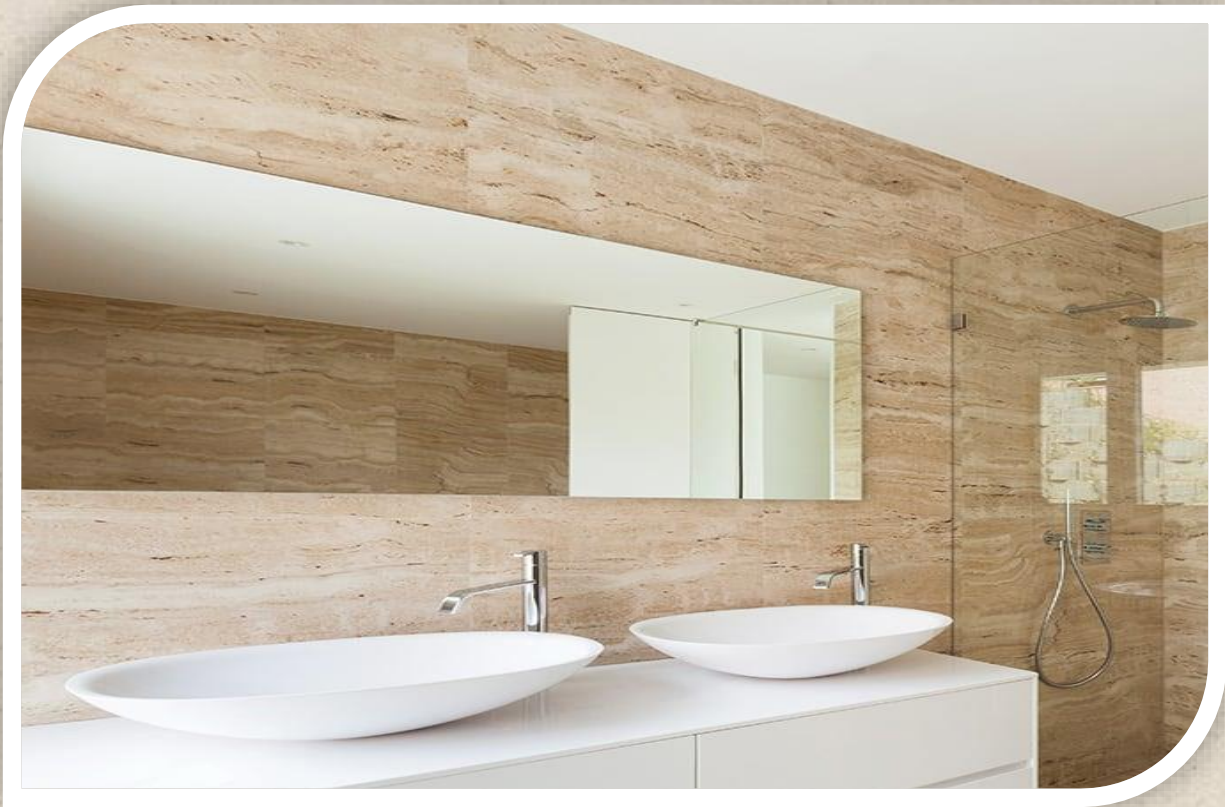

ANADOLU GRUP A.Ş.

TRAVERTINE

NATURAL STONE TRAVERTINE-PROCESSING FACTORY

ANADOLU GRUP PROJE A.Ş. Travertine Mine and Stone Processing Factory at the MUT Town in Mersin.

FILLED TRAVERTINE

AMERICAN CUT

ANADOLUGRUP