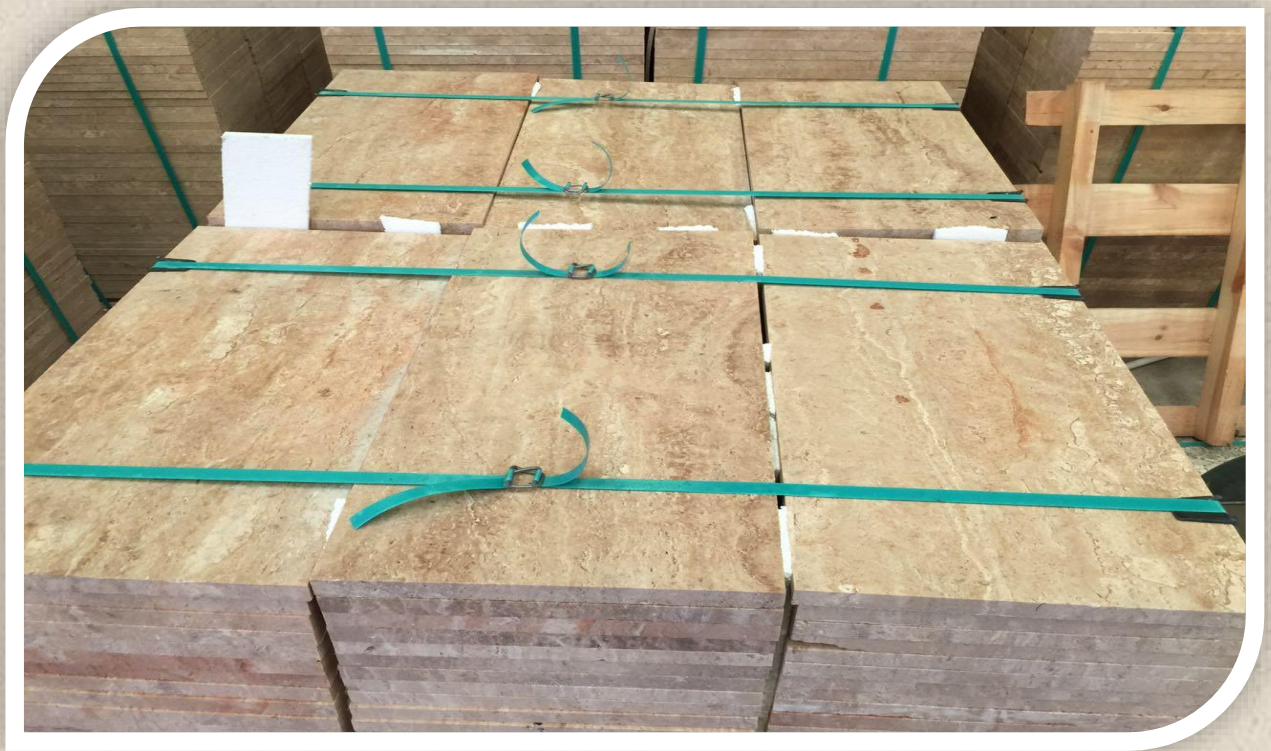

ANADOLU GRUP A.Ş.

TRAVERTINE

NATURAL STONE TRAVERTINE-PROCESSING FACTORY

ANADOLU GRUP PROJE A.Ş. Travertine Mine and Stone Processing Factory at the MUT Town in Mersin.

FILLED TRAVERTINE

AMERICAN CUT

ANADOLUGRUP